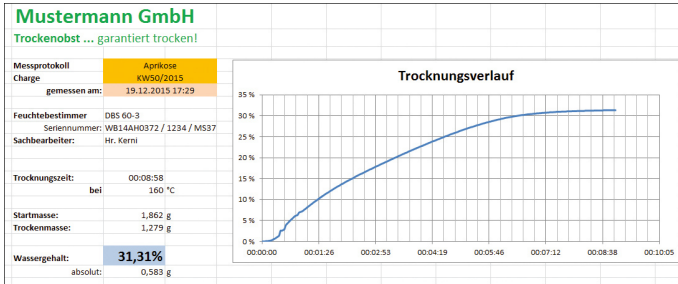

KERN SCD-4.0S05

Flexible recording or transfer of measurements, particularly to Microsoft® Excel or Access

Category

Brand	KERN
Product category	KERN Software
Product group	BalanceConnection
Product family	SCD

Display

Languages of the user interface	German English
---------------------------------	-------------------

Packing & Shipping

Readability force [d] (N)	1 d
Net weight	0,54 kg
Shipping method	Parcel service
Net weight approx.	0,55 kg
Gross weight approx.	0,60 kg
Shipping weight	0,57 kg