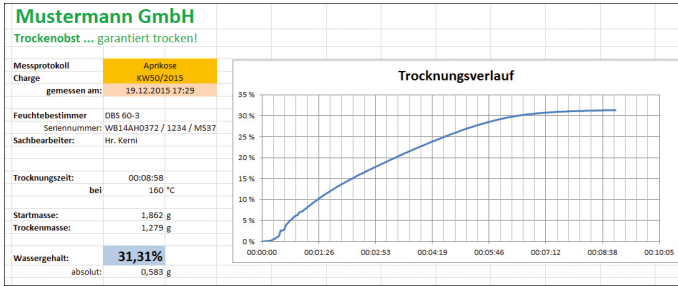

KERN SCD-4.0-PRO-UPG

Balance Connection Software

Category

Brand	KERN
Product category	KERN Software
Product group	Data transfer software

Display

Languages of the user interface	German English French
---------------------------------	-----------------------

Packing & Shipping

Readability force [d] (N)	1 d
Shipping method	Parcel service
Net weight approx.	0,05 kg
Gross weight approx.	0,05 kg
Shipping weight	0,001 kg

Piktogramme

STANDARD