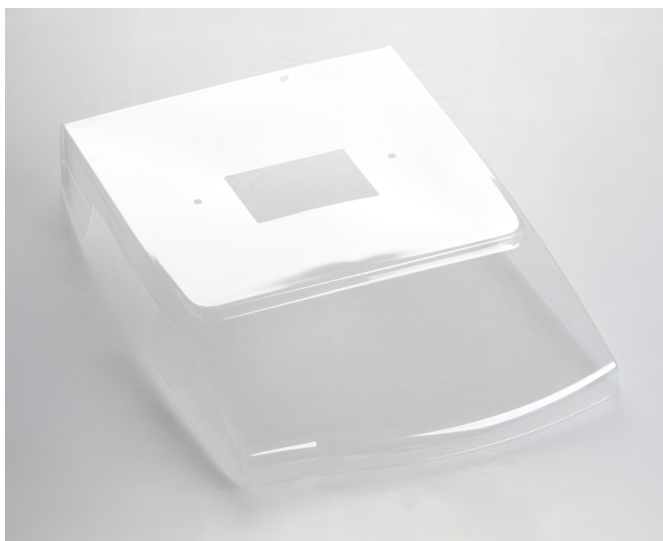

KERN PES-A04S05

Protective working cover for KERN PES, PEJ

Category

Brand	KERN
Product category	Balance
Product group	Protective working cover

Packing & Shipping

Delivery time	1 d
Dimensions packaging (W×D×H)	200×170×80 mm
Net weight	0,02 kg
Shipping method	Parcel service
Net weight approx.	0,05 kg
Gross weight approx.	0,10 kg
Shipping weight	0,5 kg