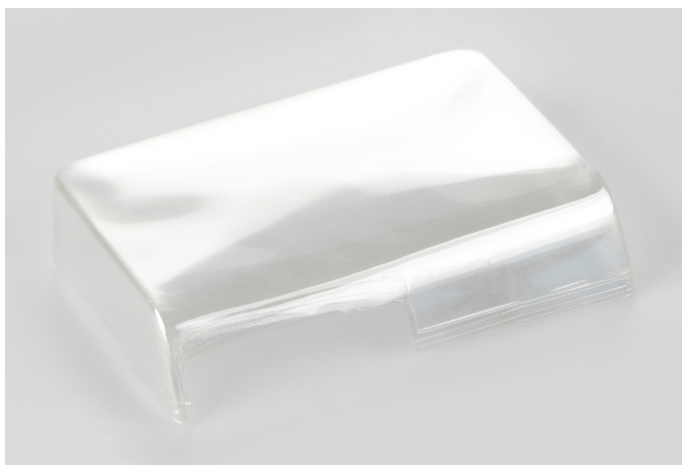

# KERN MPE-A01

Protective working cover

**KERN**

## Category

Brand	KERN
Product category	Balance
Product group	Protective working cover