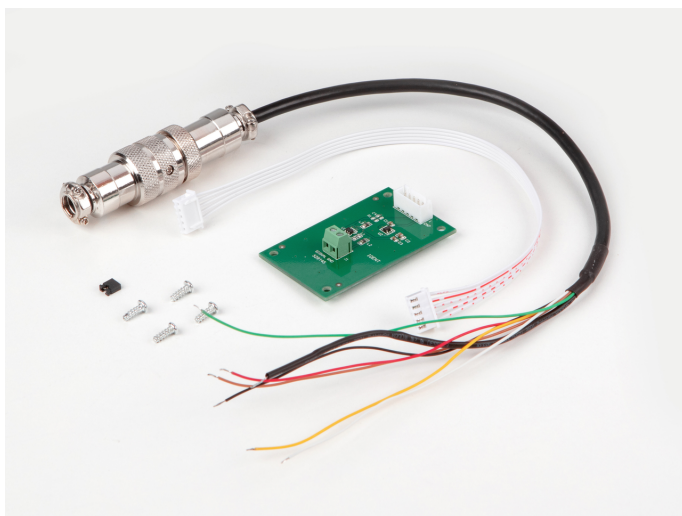

KERN KIB-A12

Verification plug

KERN

Category

Brand	KERN
Product category	Balance
Product group	Verification Plug

Construction

Dimension (W×D×H)	10×10×10 mm
Material	stainless

Interface

Interfaces	Verification plug
------------	-------------------

Packing & Shipping

Delivery time	1 d
Dimensions packaging (W×D×H)	290×220×50 mm
Net weight	0,091 kg
Shipping method	Parcel service
Net weight approx.	0,10 kg
Gross weight approx.	0,15 kg
Shipping weight	0,6 kg