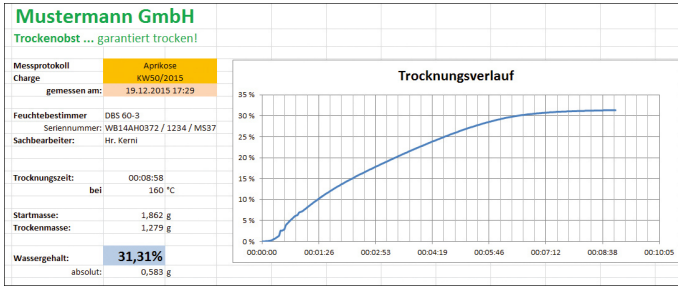

# KERN SCD-4.0-KEY

Software Balance Connection