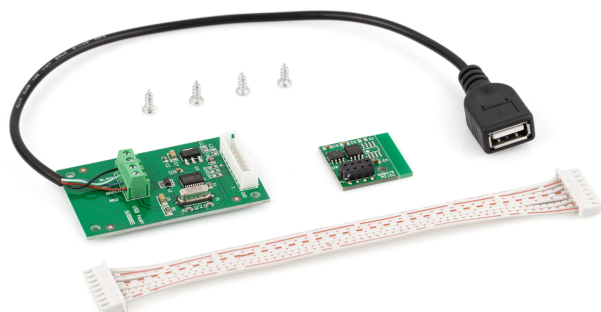

KERN KIB-A01

Alibi memory, including USB interface for exporting weighing results to external data storage media, such as, for example, USB sticks, hard drives, etc.

Pictograms

STANDARD

1 DAY

FACTORY

USB

Category

Brand	KERN
Product category	Balance
Product group	Interface module

Measuring System

Linearity	±
-----------	---

Construction

Dimension (W×D×H)	10×10×10 mm
-------------------	-------------

Functions

Interfaces	Alibi memory (optional, factory) USB-Host/Master (optional, factory)
------------	---

IP protection - complete device	-
---------------------------------	---

Environmental conditions

Ambient temperature [Min]	-20 °C
Ambient temperature [Max]	60 °C

Packing & Shipping

Readability force [d] (N)	1 d
Dimensions packaging (W×D×H)	65×60×100 mm
Net weight	0,1 kg
Shipping method	Parcel service
Net weight approx.	0,10 kg
Gross weight approx.	0,10 kg
Shipping weight	0,1 kg