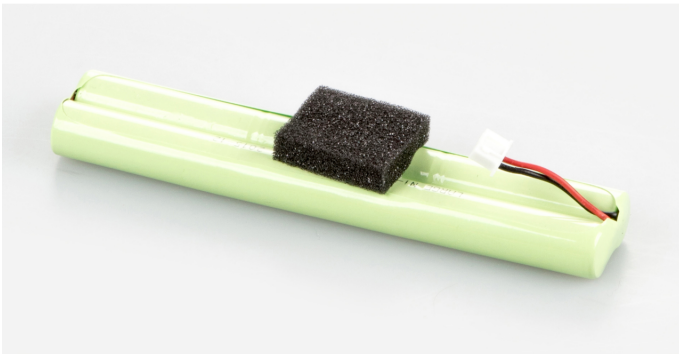

KERN MBC-A08

KERN

Rechargeable battery pack

Category

Brand	KERN
Product category	Balance
Product group	Rechargeable battery / battery

Construction

Dimension (W×D×H)	30×150×15 mm
-------------------	--------------

Power Supply

Supplied power supply	Accu
Battery / accumulator type	NiMH
Battery connection	Plug-in terminals
Battery capacity	2.200 mAh
Battery voltage	7,2 V
Rechargeable battery	6×1.2 V 2000 mA

Packing & Shipping