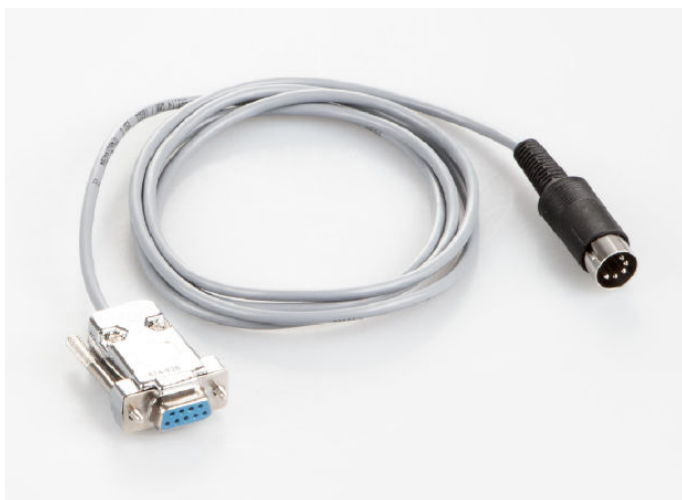

# KERN MPS-A08

Interface cable RS-232 to connect an external device

## Category

Brand	KERN
Product category	Balance
Product group	Cables

## Construction

Cable length	1,5 m
--------------	-------