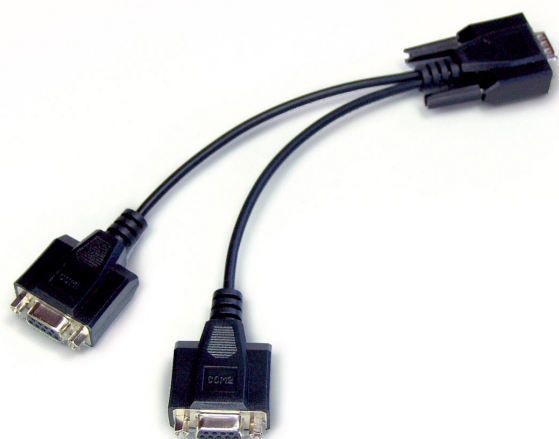

# KERN CFS-A04

Y-cable for parallel connection of two terminal devices to the RS-232 interface on the scale, e.g. signal lamp and printer

## Category

Brand	KERN
Product category	Balance
Product group	Cables

## Construction

Dimension (W×D×H)	50×300×50 mm
Cable length	1,5 m