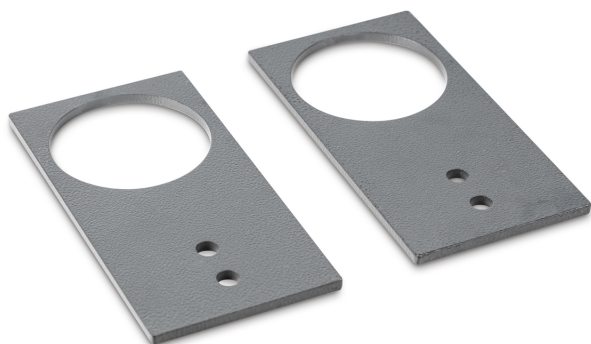

KERN BXS-A03

KERN

Pair of base plates to fix the weighing bridge to the floor

Category

Brand	KERN
Product category	Balance
Product group	Base plate

Construction

Material	steel, lacquered
Material weighing plate	steel, lacquered
Material platform	steel, varnished