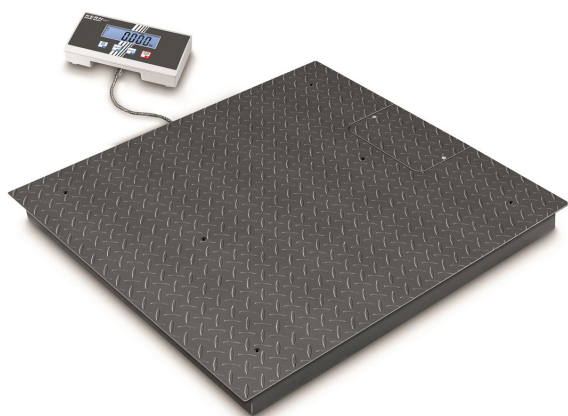

KERN BIC 1T-4S

High-resolution floor scale with 2×3000 [d] and the best price-to performance ratio

Display backlight	✓
Display digit height	25 mm

Construction

Dimension (W×D×H)	1200×1000×108 mm
Dimension display device (W×D×H)	235×114×51 mm
Dimensions weighing surface (W×D)	1000×1000 mm
Dimensions weighing surface	1000×1000 mm
Dimensions weighing platform (W×D×H)	1000×1000×108 mm
Material	steel, lacquered
Material weighing plate	steel, powder-coated
Material platform	steel, powder-coated
Material display housing	plastic
Material load cell(s)	steel
Material substructure	steel, powder-coated
Level indicator	✓
Levelling feet adjustable	✓
Cable length	5 m
Display device cable length	5 m
Allowed cable length display device [Max]	15 m
Platform Construction	Chequer plate, welded
Load cells - number	4

Functions

Underfloor weighing	None
Hold function	✓
IP protection - platform	IP67
IP protection - load cell	IP67
Auto-off interval(s) in mains power mode	selectable
Tare function	manual (single)
Number of keys for operation	4

Category

Brand	KERN
Product category	Industrial scale
Product group	Floor scale
Product family	BIC

Measuring System

Weighing system	Strain gauge
Number of weighing ranges	2
Weighing capacity [Max]	600 kg; 1500 kg
Readability [d]	0,2 kg; 0,5 kg
Reproducibility	0,2 kg; 0,5 kg
Linearity	± 0,6 kg; 1,5 kg
Resolution	3.000, 3.000
Tare range	-1500 kg
Adjustment options	Adjusting with external weight
Recommended adjusting weight	1500 kg (M1)
Stabilization time	2 s
Eccentric loading at 1/3 [Max]	1 kg; 2,5 kg
Construction type of the scale	Multi-range balance
Units	kg lb
Load cell connection	4-wire
Maximum creep (15 minutes)	2 kg
Maximum creep (30 minutes)	4 kg
Default unit	kg
Loadcell type	KELI SQB

Display

Display type	LCD
Display type	LCD

KERN BIC 1T-4S

KERN

High-resolution floor scale with 2×3000 [d] and the best price-to performance ratio

Pictograms

STANDARD

OPTION